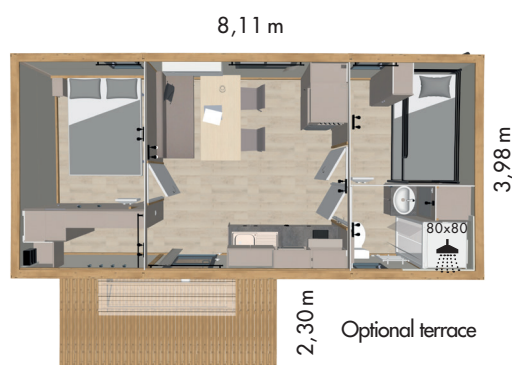

Hekipia

TINYHOUSE

 2 bedrooms

teamcamp 25

We like !

A living room that opens onto the kitchen, modular bedrooms and a storage room!

25 m²
habitable
surface area

7 m²
terrace space

2
individual
bedrooms

4/5
sleeps