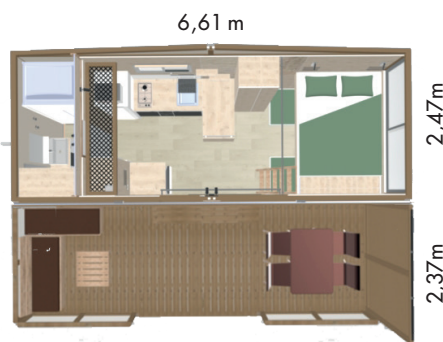

Hekipia

TINYHOUSE

Chassis registered as standard: guaranteed mobility!

karavan'6.6

We like !

Its Tiny House layout providing a beautiful indoor/outdoor living space and its modularity offering better compactness.

16.5m²
habitable
surface area

15.5m²
terrace
space

1
room

4
sleeps