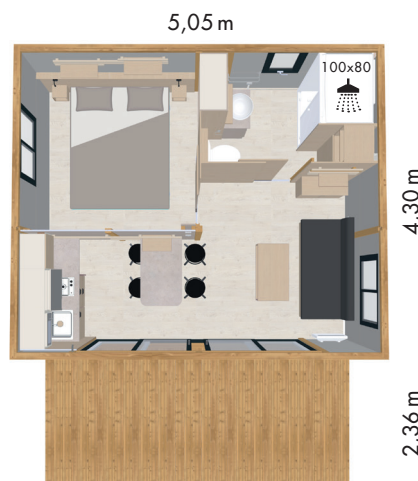

Hekipia

TINYHOUSE

1 bedroom

victoria

We like !

Its modern and cosy feel with its large bedroom and queen size bed.

Available in 1 or 2 slopes

20m²
living area

12m²
terrace space

1
individual
bedroom

2/4
sleeps