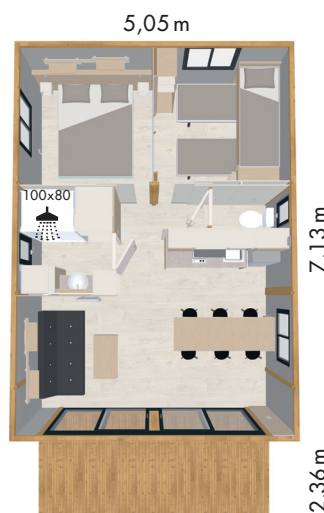

Hekipia

TINYHOUSE

 2 bedrooms

toronto

We like !

Well-separated organisation of day and night areas.

35 m²
habitable
surface area

12 m²
terrace
space

2
individual
bedrooms

5/6
sleeps