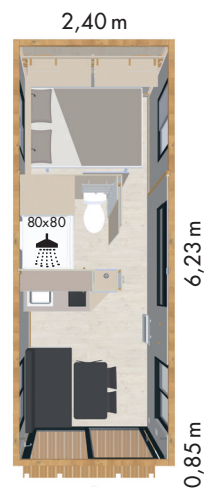

Hekipia

TINYHOUSE

 1 bedroom

tiny roulotte

We like !

Small, mobile size with amazing interior.

14 m²
habitable
surface area

2 m²
terrace
space

1
individual
bedroom

2
sleeps