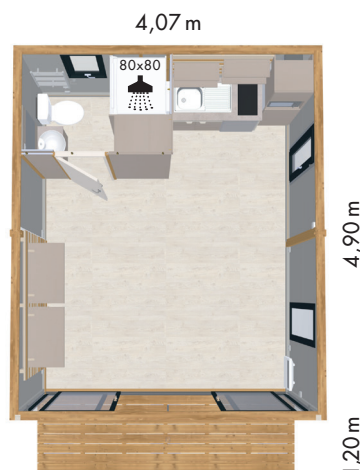

# Hekipia

TINYHOUSE

1 bedroom

## tiny home

We like !

The modularity allows for use as a master bedroom, reception space, children's play area etc.

**25m<sup>2</sup>**  
habitable  
surface area

**5m<sup>2</sup>**  
terrace space

**1**  
living room

**2**  
sleeps