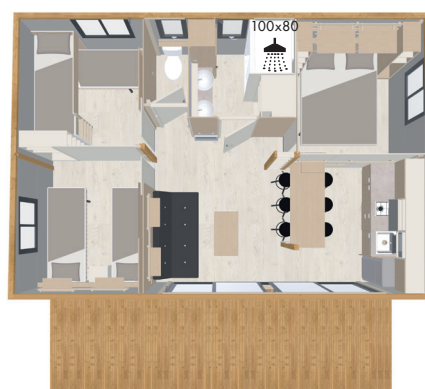

Hekipia

TINYHOUSE

 3 bedrooms

portland 3ch

We like !

Total capacity with 3 bedrooms, a large living space opening out onto a terrace.

Available in
1 or 2 slopes

35 m²
habitable
surface area

17 m²
terrace
space

3
individual
bedrooms

6/7
sleeps