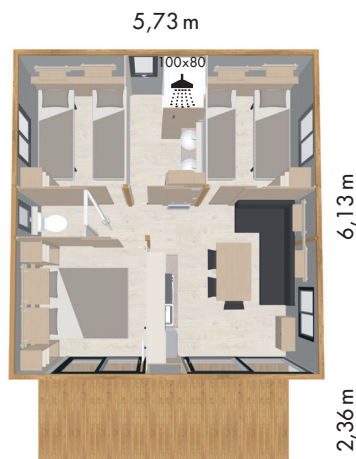

Hekipia

TINYHOUSE

 3 bedrooms

ottawa

We like !

Direct access from the master bedroom to the terrace and three non-adjoining bedrooms.

33 m²
habitable
surface area

14 m²
terrace
space

3
individual
bedrooms

6
sleeps