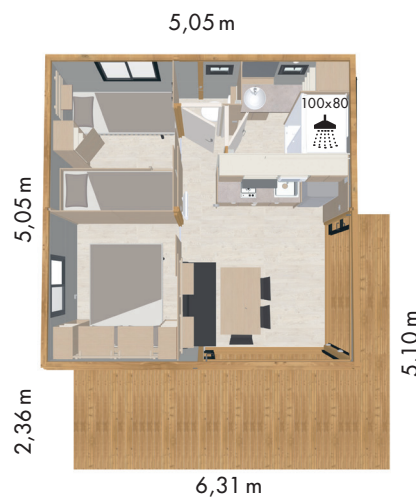

Hekipia

TINYHOUSE

 2 bedrooms

noumea smart view

We like !

Fully-glazed lounge space combining light and space.

25 m²
habitable
surface area

18 m²
terrace
space

2
individual
bedrooms

5
sleeps