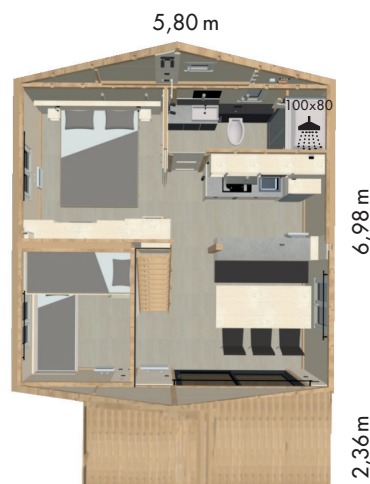

Hekipia

TINYHOUSE

3 bedrooms

northland

We like !

Its mountain chalet style, comfortable open-plan living room and mezzanine can accommodate a 3rd bedroom.

30 m²
habitable
surface area

7,5 m²
mezzanine

12 m²
terrace
space

2+1
individual
bedrooms

6
sleeps