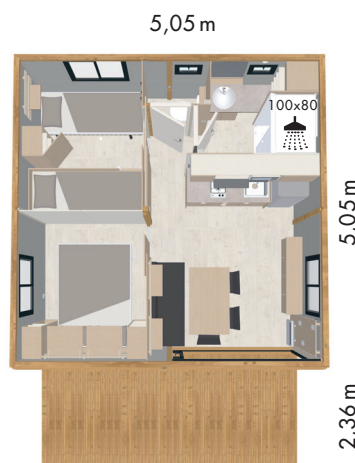

Hekipia

TINYHOUSE

 2 bedrooms

morea

We like !
Optimised highly-functional layout
across 25m².

Available in
1 or 2 slopes

25 m²
habitable
surface area

12 m²
terrace
space

2
individual
bedrooms

5
sleeps