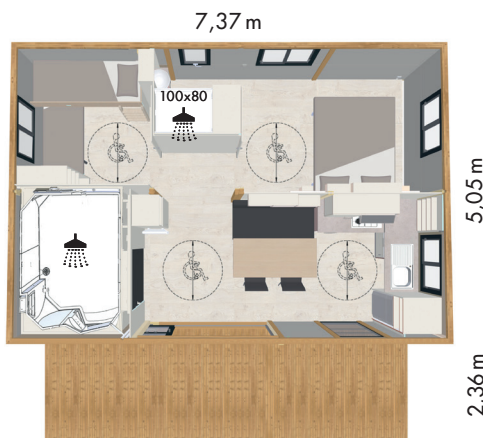

Hekipia

TINYHOUSE

liberty pmr

We like !

Accessibility with 2 bedrooms for people with reduced mobility.

35 m²

habitable surface area

17 m²

terrace space

2

individual bedrooms

4/6

sleeps

2

2 bathrooms including
1 shower cabin
/ WC for people
with reduced mobility

1