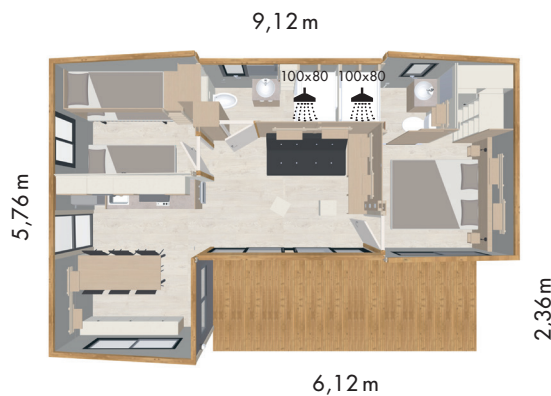

# Hekipia

TINYHOUSE

2 bedrooms/2 bathrooms

### We like !

The master bedroom with bathroom and dressing area.

**40 m<sup>2</sup>**

habitable surface area

**15 m<sup>2</sup>**

terrace space

**2**

individual bedrooms