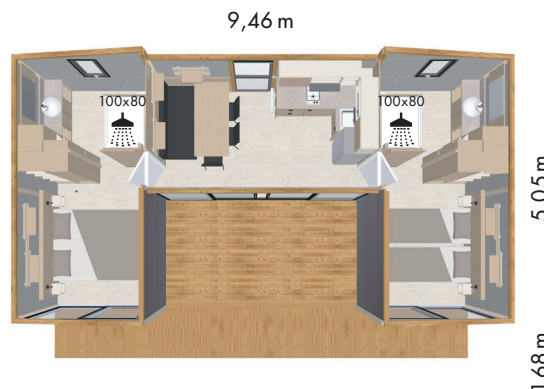

Hekipia

TINYHOUSE

2bedrooms/2bathrooms

kingston 35

We like !

The very cosy patio space and its luxury services.

35 m²
habitable
surface area

22 m²
terrace
space

2
individual
bedrooms

2
bathrooms

4/6
sleeps