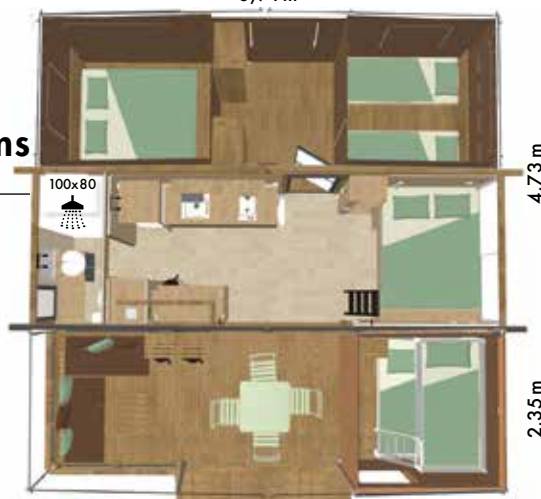

# canvas tiny houses

 4 bedrooms

6,94 m

## karavan'7 4 bedrooms

♥ We love !

They layout is arranged to enable accommodation of up to 8 or 9 people.

**38 m<sup>2</sup>**

habitable surface area

**11 m<sup>2</sup>**

terrace space

**4**

individual bedrooms

**9**

sleeps