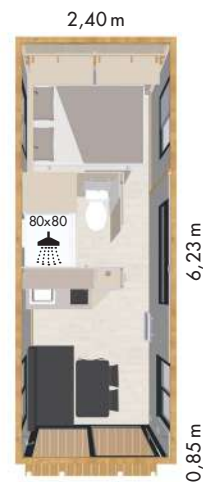

# Hekipia

TINYHOUSE

 1 bedroom

## tiny roulotte

We like !

Small, mobile size with amazing interior.

**14 m<sup>2</sup>**  
habitable  
surface area

**2 m<sup>2</sup>**  
terrace space

**1**  
individual bedroom

**2**  
sleeps