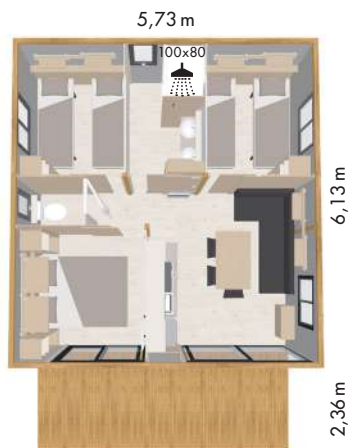

Hekipia

TINYHOUSE

3 bedrooms

ottawa

We like !

Direct access from the master bedroom to the terrace and three non-adjoining bedrooms.

33 m²
habitable
surface area

14 m²
terrace space

3
individual
bedrooms

6
sleeps