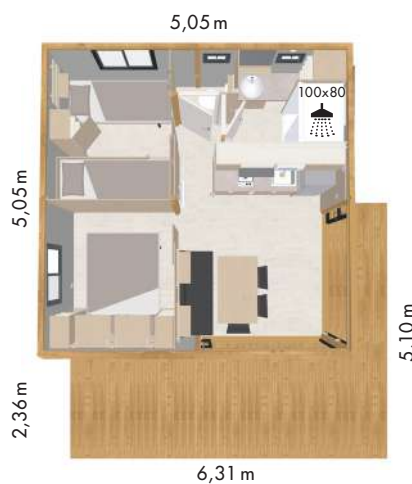

# Hekipia

TINYHOUSE

2 bedrooms

## noumea smart view

### We like !

Fully-glazed lounge space combining light and space.

**25 m<sup>2</sup>**  
habitable  
surface area

**18 m<sup>2</sup>**  
terrace space

**2**  
individual  
bedrooms

**5**  
sleeps