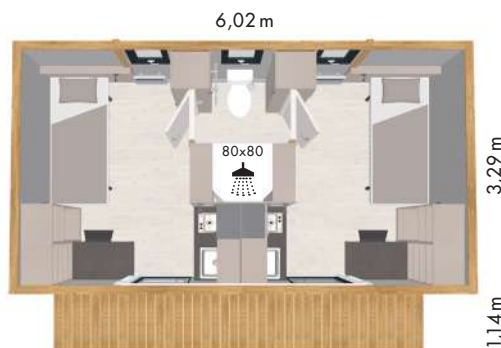

Hekipia

TINYHOUSE

2bedrooms

logement saisonniers

We like !

It can be separated into 2 accommodation units with a shared bathroom. Individual access for comfort and independence.

19 m²
habitable
surface area

7 m²
terrace space

2
individual
bedrooms

2
sleeps