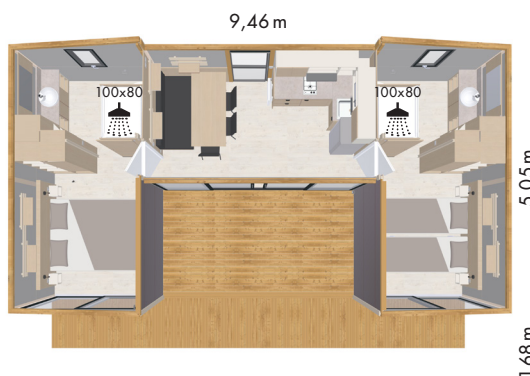

Hekipia

TINYHOUSE

2 bedrooms/2 bathrooms

kingston 35

We like !

The very cosy patio space and its luxury services.

35 m²

habitable surface area

22 m²

terrace space

2

individual bedrooms

2

bathrooms

4/6

sleeps