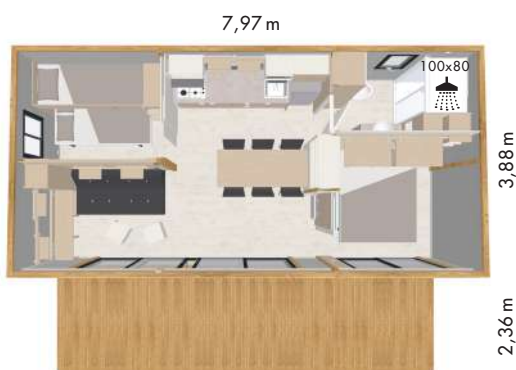

# Hekipia

TINYHOUSE

 2 bedrooms

## columbia

 **We like !**

The feeling of space given off across 30m<sup>2</sup>: large lounge/open-plan kitchen onto a terrace and opposing bedrooms.

**30m<sup>2</sup>**  
habitable  
surface area

**19m<sup>2</sup>**  
terrace space

**2**  
individual  
bedrooms

**5/6**  
sleeps